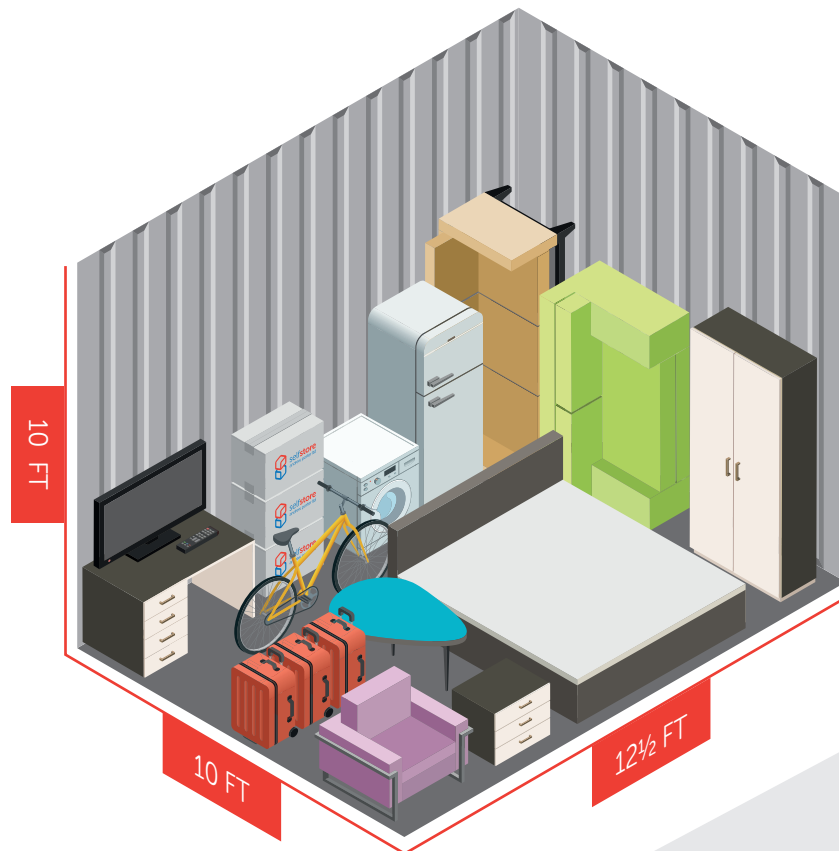

selfstore
andrew porter ltd

**125 sq ft
Indoor
Domestic**

To find out more

Click: www.andrewporterltd.co.uk

Email: selfstore@andrewporterltd.co.uk

Call: 01257 482 398

Sat Nav: PR7 4JR

Porter House | Huyton Road | Adlington | Chorley | PR7 4JR

Quick Storage Guide

- 3 seater sofa (upright)
- 2 seater sofa (upright)
- Armchair
- Double divan bed
- Fridge freezer
- Washing machine
- Bike
- Wardrobe
- Coffee table
- Small chest of drawers
- Desk
- 3 suitcases
- Flatscreen TV
- Removal boxes

Optional Extras

- Power supply to unit