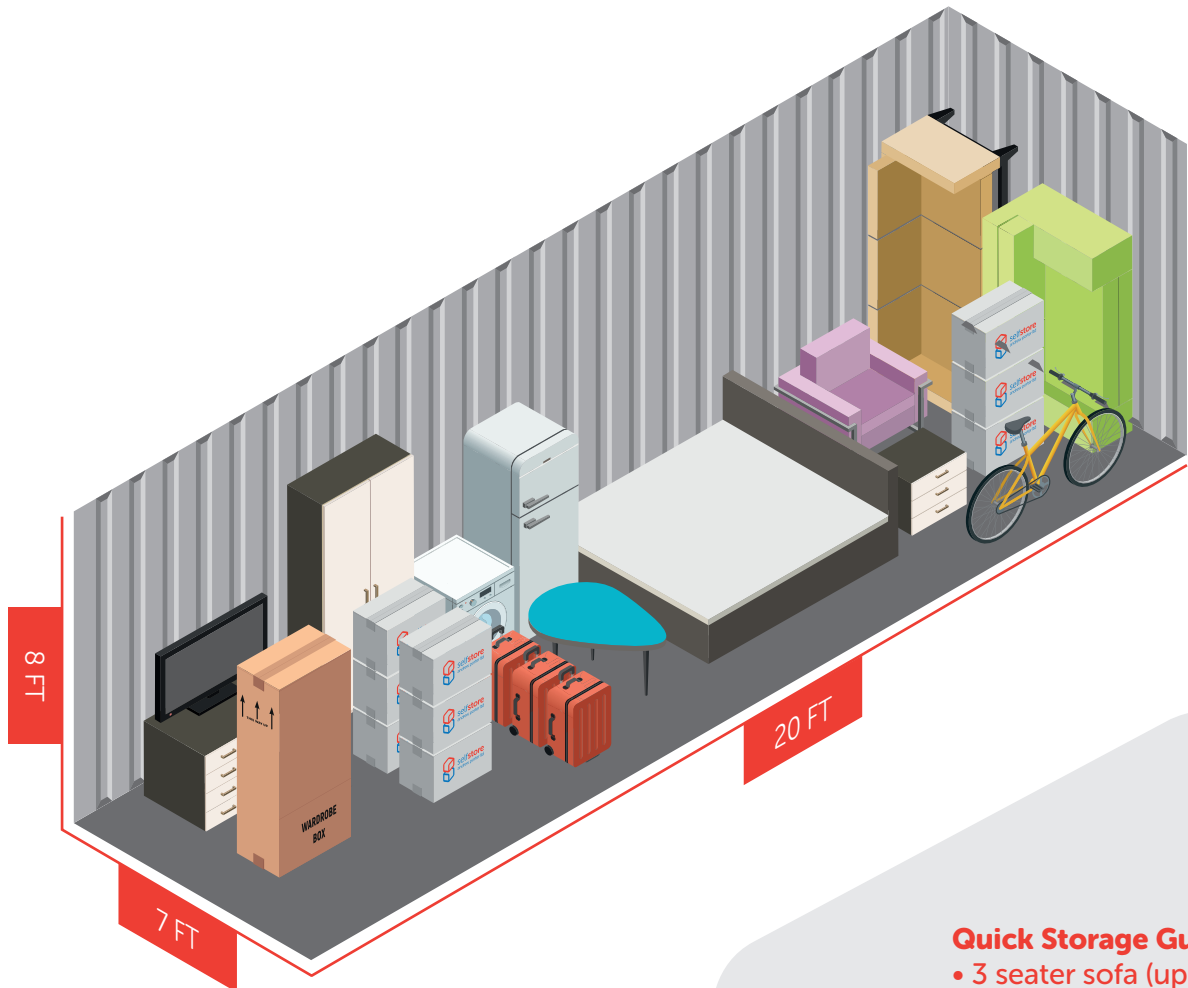

selfstore
andrew porter ltd

**20 ft
Outdoor
Domestic**

To find out more

Click: www.andrewporterltd.co.uk

Email: selfstore@andrewporterltd.co.uk

Call: 01257 482 398

Sat Nav: PR7 4JR

Porter House | Huyton Road | Adlington | Chorley | PR7 4JR

Quick Storage Guide

- 3 seater sofa (upright)
- 2 seater sofa (upright)
- Armchair
- Double divan bed
- Fridge freezer
- Washing machine
- Bike
- Wardrobe
- Coffee table
- Small chest of drawers
- Desk
- 3 suitcases
- Flatscreen TV
- Removal boxes

Optional Extras

- Power supply to unit