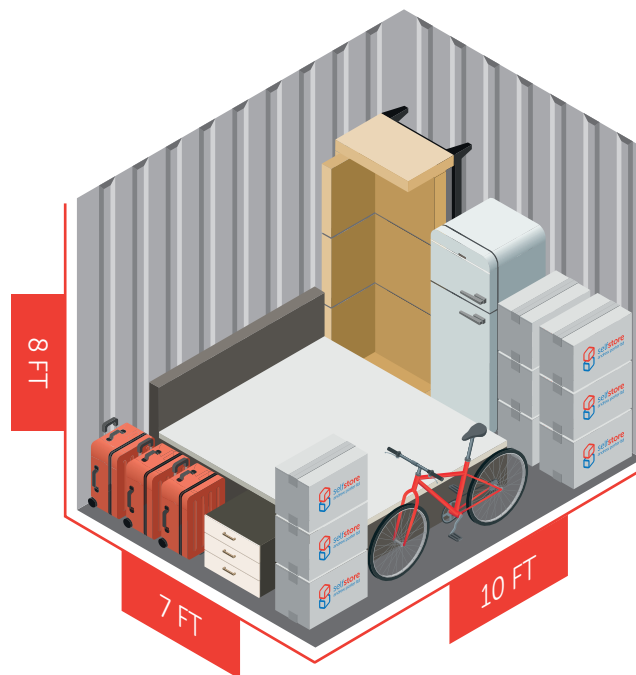

selfstore
andrew porter ltd

**10 ft
Outdoor
Domestic**

To find out more

Click: www.andrewporterltd.co.uk

Email: selfstore@andrewporterltd.co.uk

Call: 01257 482 398

Sat Nav: PR7 4JR

Porter House | Huyton Road | Adlington | Chorley | PR7 4JR

Quick Storage Guide

- 3 seater sofa (upright)
- Armchair
- Double divan bed
- Fridge freezer
- Bike
- Small chest of drawers
- 3 suitcases
- Removal boxes

Optional Extras

- Power supply to unit