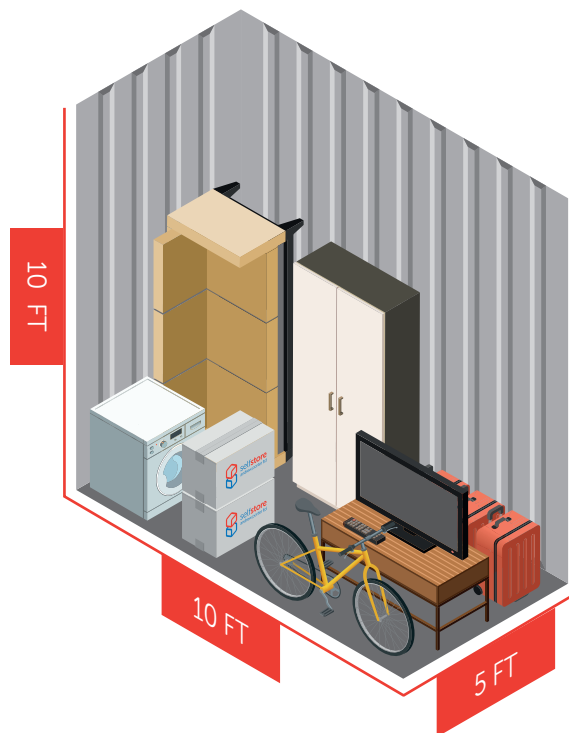

Quick Storage Guide

- 3 seater sofa (upright)
- Washing machine
- Wardrobe box
- Flatscreen TV
- Removal boxes

Optional Extras

- Power supply to unit

selfstore
andrew porter ltd

**50 sq ft
Indoor
Domestic**