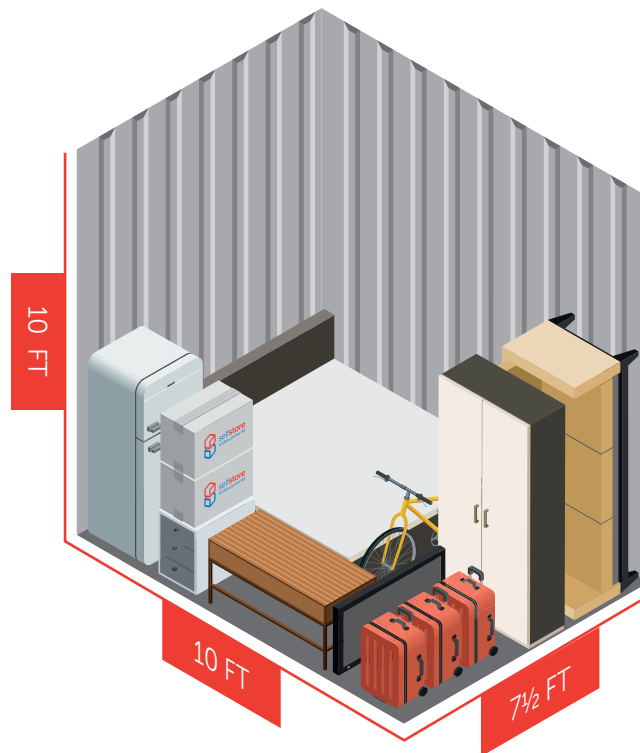

selfstore
andrew porter ltd

**75 sq ft
Indoor
Domestic**

To find out more

Click: www.andrewporterltd.co.uk

Email: selfstore@andrewporterltd.co.uk

Call: 01257 482 398

Sat Nav: PR7 4JR

Porter House | Huyton Road | Adlington | Chorley | PR7 4JR

Quick Storage Guide

- 3 seater sofa (upright)
- Double divan bed
- Fridge freezer
- Bike
- Wardrobe
- Coffee table
- Small chest of drawers
- 3 suitcases
- Flatscreen TV
- Removal boxes

Optional Extras

- Power supply to unit