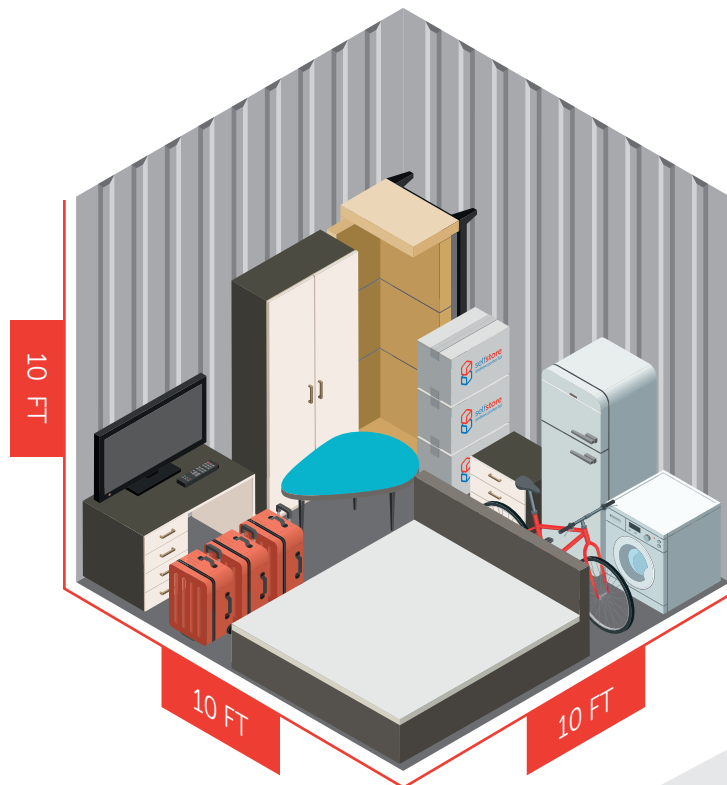

selfstore
andrew porter ltd

**100 sq ft
Indoor
Domestic**

To find out more

Click: www.andrewporterltd.co.uk

Email: selfstore@andrewporterltd.co.uk

Call: 01257 482 398

Sat Nav: PR7 4JR

Porter House | Huyton Road | Adlington | Chorley | PR7 4JR

Quick Storage Guide

- 3 seater sofa (upright)
- Double divan bed
- Fridge freezer
- Washing machine
- Bike
- Wardrobe
- Coffee table
- Small chest of drawers
- Desk
- 3 suitcases
- Flatscreen TV
- Extra removal boxes

Optional Extras

- Power supply to unit